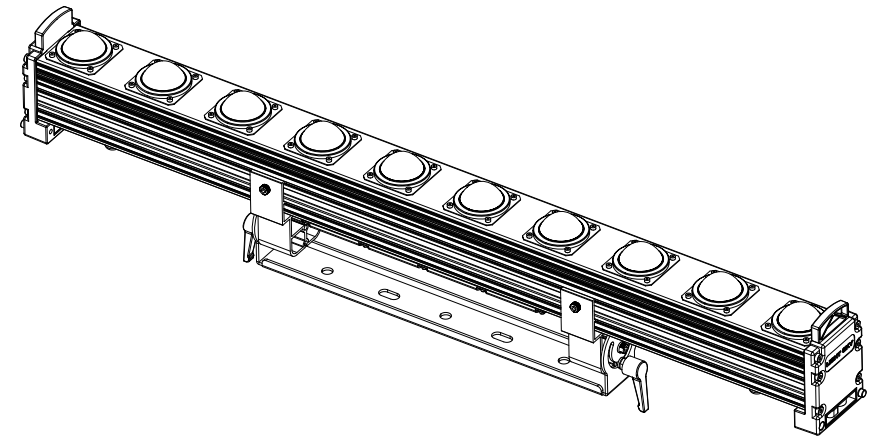

LIGHT SKY®

FLY DRAGON LIGHTING EQUIPMENT CO.,LTD

LIGHT SKY®

Tel:0086-20-61828288

Fax:0086-20-61828188 Pc:510800

Web:www.lightsky.com.cn

E-mail: flydragon@lightsky.com.cn

asia@lightsky.com.cn

india@lightsky.com.cn

europa@lightsky.com.cn

latinamerica@lightsky.com.cn

middle-east@lightsky.com.cn

american@lightsky.com.cn

Address: No. 43, Yunfeng Road, Xiuquan Street,
Huadu District, Guangzhou, China

LIGHT SKY®

PL1015B

USER MANUAL

Please read these user manual carefully before use