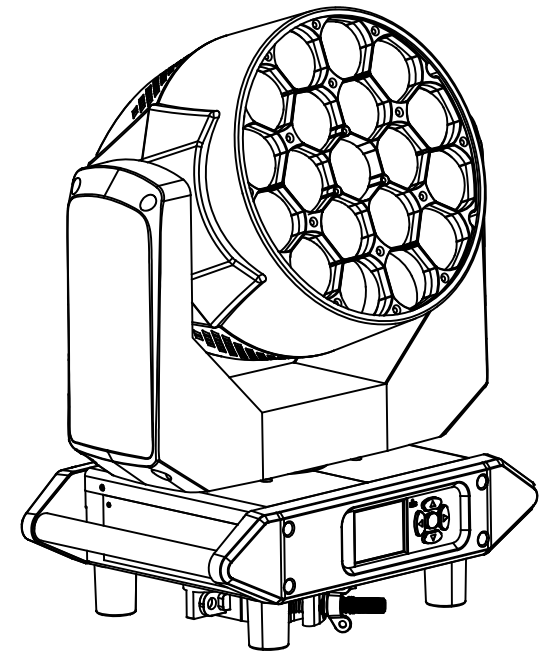

LIGHT SKY®

FLY DRAGON LIGHTING EQUIPMENT CO.,LTD

LIGHT SKY®

Tel:0086-20-61828288

Fax:0086-20-61828188 Pc:510800

Web:www.lightsky.com.cn

E-mail: flydragon@lightsky.com.cn

asia@lightsky.com.cn

india@lightsky.com.cn

europa@lightsky.com.cn

latinamerica@lightsky.com.cn

middle-east@lightsky.com.cn

american@lightsky.com.cn

Address: No. 43, Yunfeng Road, Xiuquan Street,
Huadu District, Guangzhou, China

LIGHT SKY®

TX1920ZOOM USER CHANNEL

Please read these user manual carefully before use!